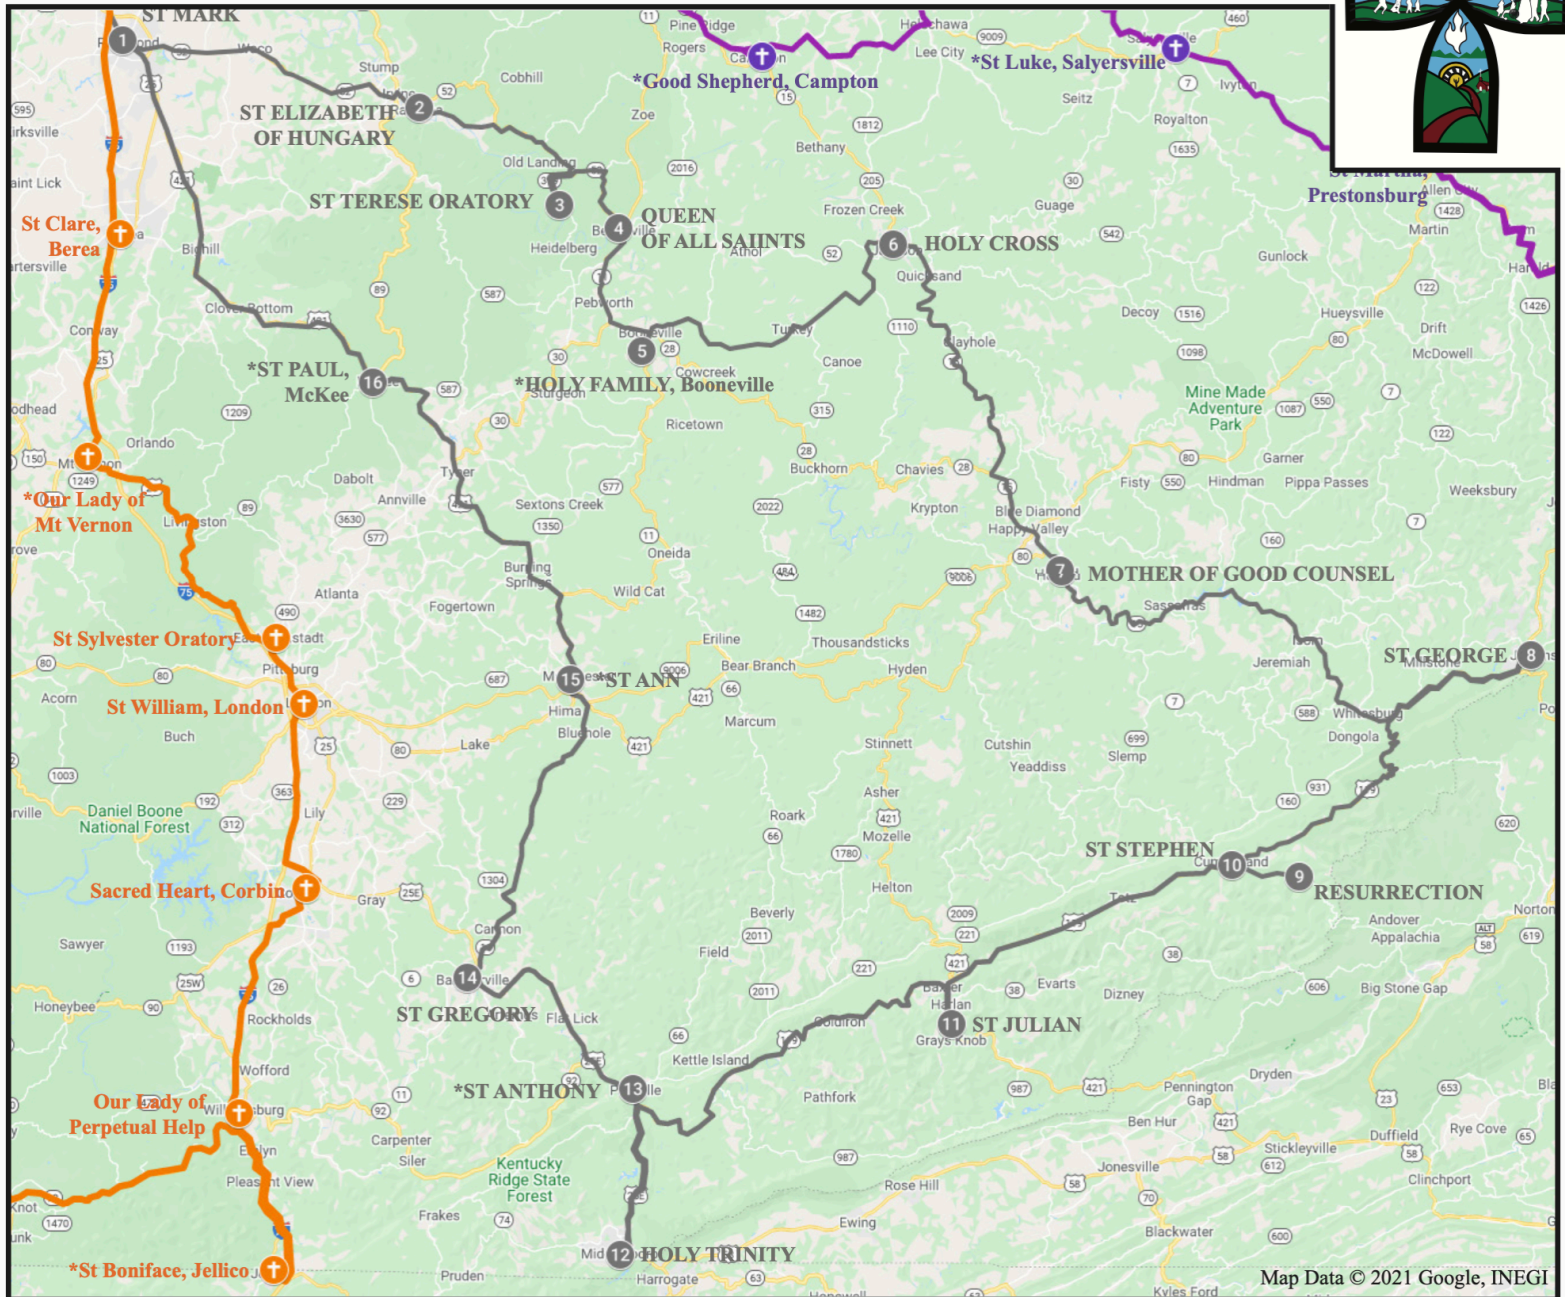

THE PILGRIMS TRAIL: SOUTHEAST LOOP

Diocese of Lexington

Learn more at cdlex.org/the-pilgrims-trail.

Map Data © 2021 Google, INEGI

1	ST MARK	608 W. Main St Richmond, KY 40475	(859) 623-2989	9	RESURRECTION	200 Church St Lynch, KY 40855	(606) 589-5616
2	ST ELIZABETH OF HUNGARY	316 Fifth St Ravenna, KY 40472	(606) 663-5919	10	ST STEPHEN	304 Central St. Cumberland, KY 40823	(606) 589-5616
3	St Therese Oratory	4399 Hwy 399 Beattyville, KY 41311		11	ST JULIAN	118 East Chester Ave Middlesboro, KY 40965	(606) 248-2068
4	QUEEN OF ALL SAINTS	90 Railroad St Beattyville, KY 41311	(606) 464-8695	12	HOLY TRINITY	2536 South US 421 Harlan, KY 40831	(606) 573-6311
5	*HOLY FAMILY, Booneville	1439 KY 11 S Booneville, KY 41314	(606) 593-6948 S	13	*ST ANTHONY	209 Virginia Ave Pineville, KY 40977	(606) 248-2068
6	HOLY CROSS	51 Brewers Dr Jackson, KY 41339	(606) 666-7871	14	ST GREGORY	329 Sycamore Dr Barbourville, KY 40906	(606) 546-4461
7	MOTHER OF GOOD COUNSEL	329 Poplar St Hazard, KY 41701	(606) 436-2533, (606) 233-3012	15	*ST ANN	222 Town Branch Rd Manchester, KY 40962	(606) 598-2718
8	ST GEORGE	22 Dotty Ln Jenkins, KY 41537	(606) 832-2409	16	*ST PAUL, McKee	469 N Main St McKee, KY 40447	(606) 287-7601

(*) represents mission parishes in the Diocese of Lexington