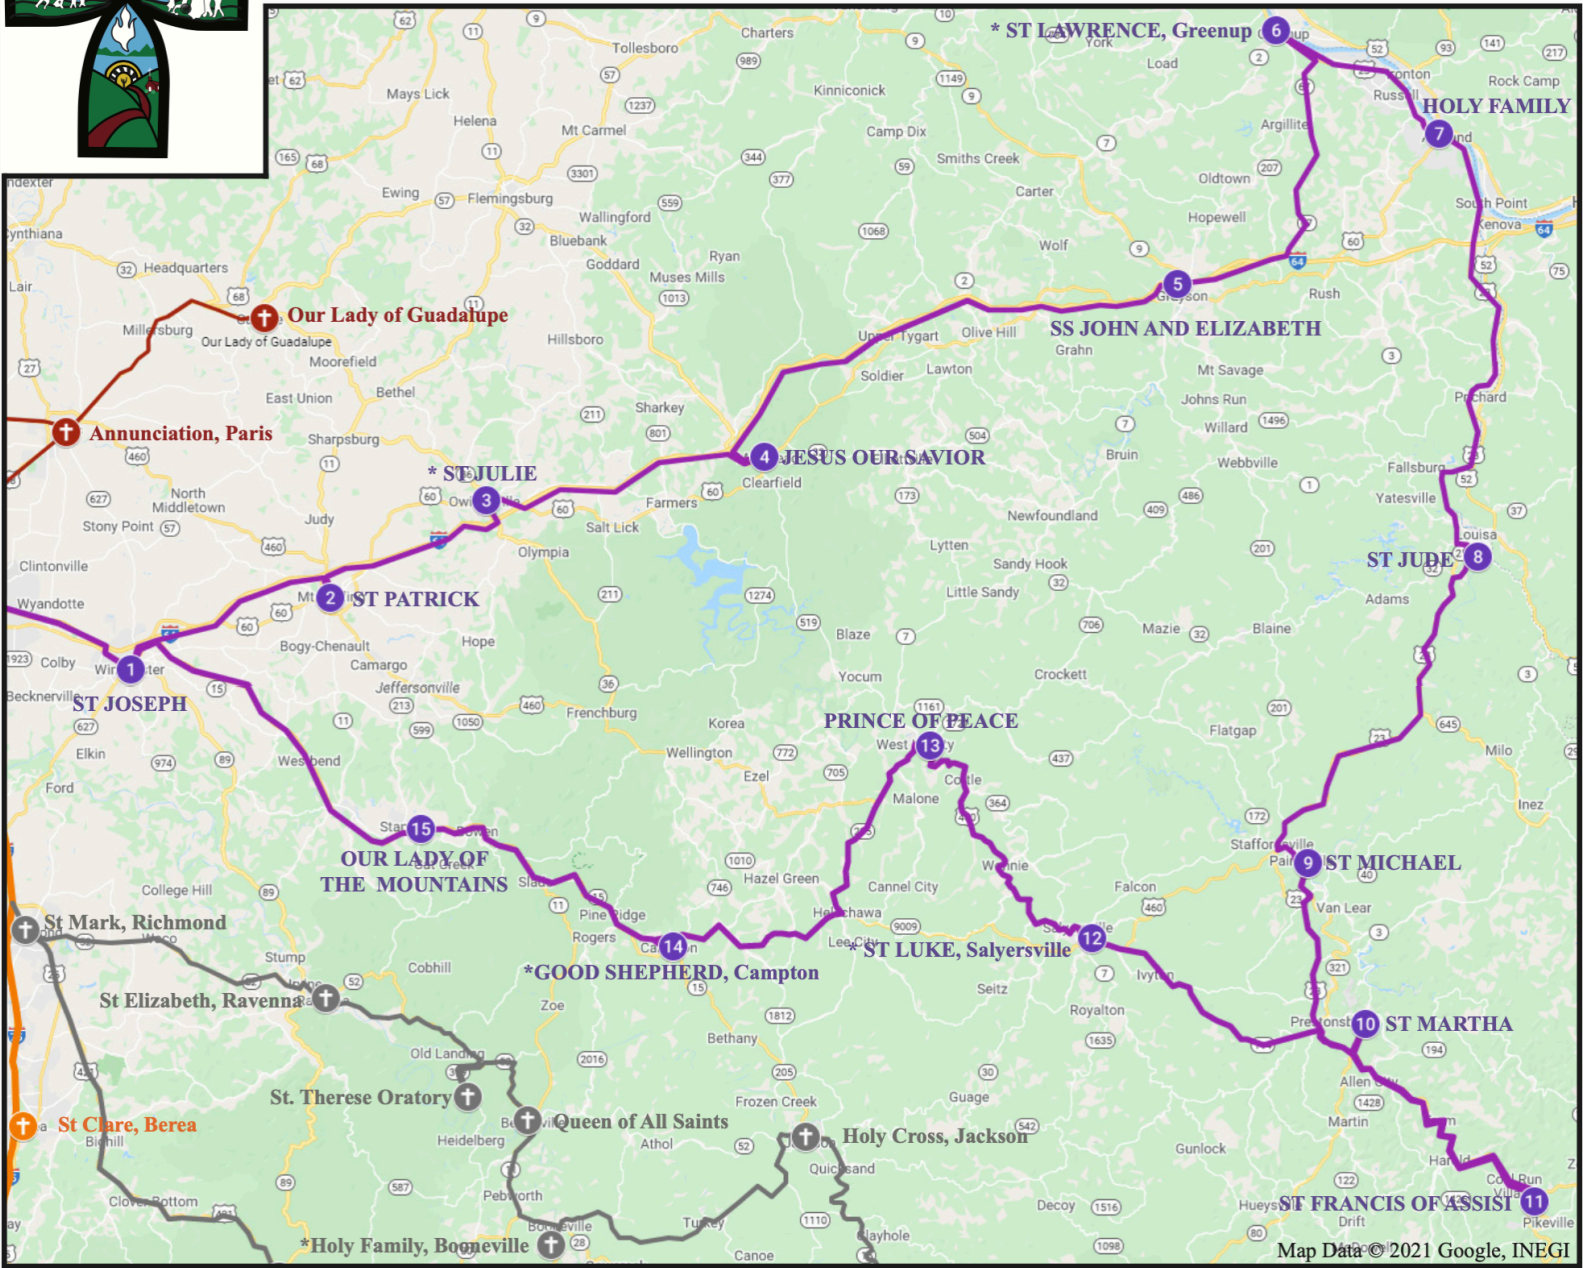

THE PILGRIMS TRAIL: EAST LOOP

Diocese of Lexington

Learn more at cdlex.org/the-pilgrims-trail.

CATHOLIC DIOCESE OF LEXINGTON

Map Data © 2021 Google, INEGI

1	ST JOSEPH	248 South Main St Winchester, KY 40391	(859) 744-4917	9	ST MICHAEL	720 Washington Ave Paintsville, KY 41240	(606) 789-4455
2	ST PATRICK	139 W Main St Mt. Sterling, KY 40353	(859) 498-0300	10	ST MARTHA	60 Martha Vineyard Prestonsburg, KY 41653	(606) 874-9526
3	*ST JULIE	77 E Main St Owingsville, KY 40360	(606) 674-3261	11	ST FRANCIS OF ASSISI	137 Bryan St Pikeville, KY 41501	(606) 437-6117
4	JESUS OUR SAVIOR	315 Battson Oates Dr Morehead, KY 40351	(606) 784-4392	12	*ST LUKE, Salyersville	1282 Pkwy Dr Salyersville, KY 41465	(606) 349-5320
5	SS JOHN AND ELIZABETH	799 State Hwy 1947 Grayson, KY 41143	(606) 474-9979	13	PRINCE OF PEACE	163 Pine Acres Dr West Liberty, KY 41472	(606) 743-3266
6	*ST LAWRENCE, Greenup	500 Laurel St Greenup, KY 41144	(606) 329-1607	14	*GOOD SHEPHERD, Campton	532 Main St Campton, KY 41301	(606) 668-3731
7	HOLY FAMILY	900 Winchester Ave Ashland, KY 41101	(606) 329-1607	15	OUR LADY OF THE MOUNTAINS	1093 E College Ave Stanton, KY 40380	(606) 663-5919
8	ST JUDE	1121 Meadowbrook Ln Louisa, KY 41230	(606) 638-3409				

(*) represents mission parishes in the Diocese of Lexington